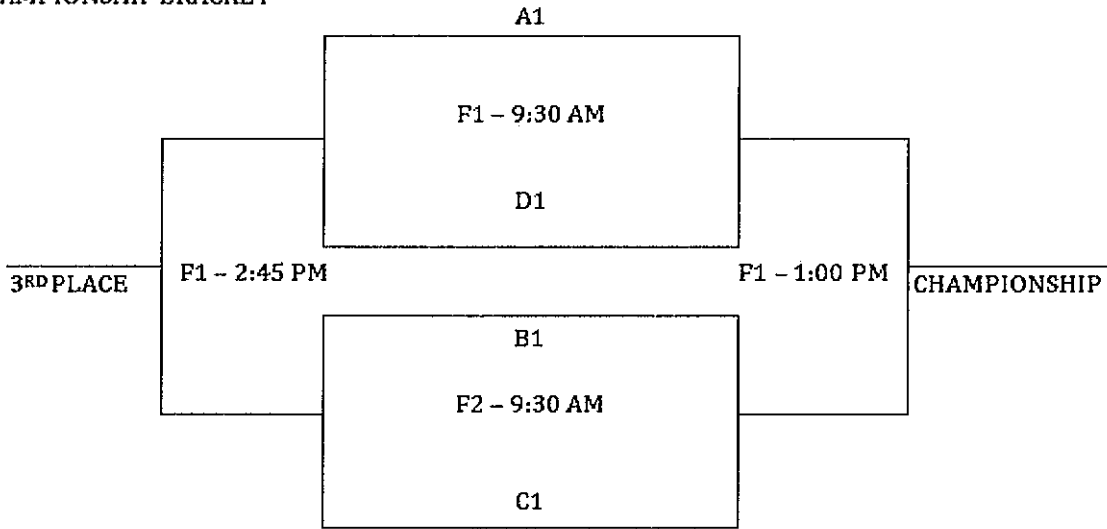

PEOPLES BANK BACK TO SCHOOL SOFTBALL CLASSIC

| POOL A | POOL B | POOL C | POOL D |
|--------------|-------------------|----------------|-------------|
| Kelly | Eldon | Capital City | Jackson |
| North County | Logan Rogersville | Desoto | Linn |
| Northwest | Pacific | Lutheran South | Osage |
| Sullivan | Windsor | Owensville | Wright City |

POOL PLAY

Friday, September 13th

| Time | F1 | F2 | Time | F3 | F4 |
|----------|---------------------------|----------------------------|----------|------------------------------|---------------------------------|
| 10 am | Northwest vs. Sullivan | Kelly vs. North County | 10:15 am | Capital City vs. Desoto | Lutheran South vs. Owensville |
| 11:45 am | North County vs. Sullivan | Kelly vs. Northwest | 12 pm | Capital City vs. Owensville | Desoto vs Lutheran South |
| 1:30 pm | Jackson vs. Linn | Osage vs. Wright City | 1:45 pm | Eldon vs. Logan Rogersville | Pacific vs. Windsor |
| 3:15 pm | Kelly vs. Sullivan | North County vs. Northwest | 3:30 pm | Owensville vs. Desoto | Capital City vs. Lutheran South |
| 5 pm | Jackson vs. Osage | Linn vs. Wright City | 5:15 pm | Eldon vs Pacific | Logan Rogersville vs Windsor |
| 6:45 pm | Linn vs Osage | Jackson vs. Wright City | 7 pm | Pacific vs Logan Rogersville | Eldon vs. Windsor |

PEOPLES BANK BACK TO SCHOOL SOFTBALL CLASSIC

TOURNAMENT PLAY
Saturday, September 14th

CHAMPIONSHIP BRACKET

CONSOLATION BRACKET

PEOPLES BANK BACK TO SCHOOL SOFTBALL CLASSIC

9TH PLACE BRACKET

13TH PLACE BRACKET