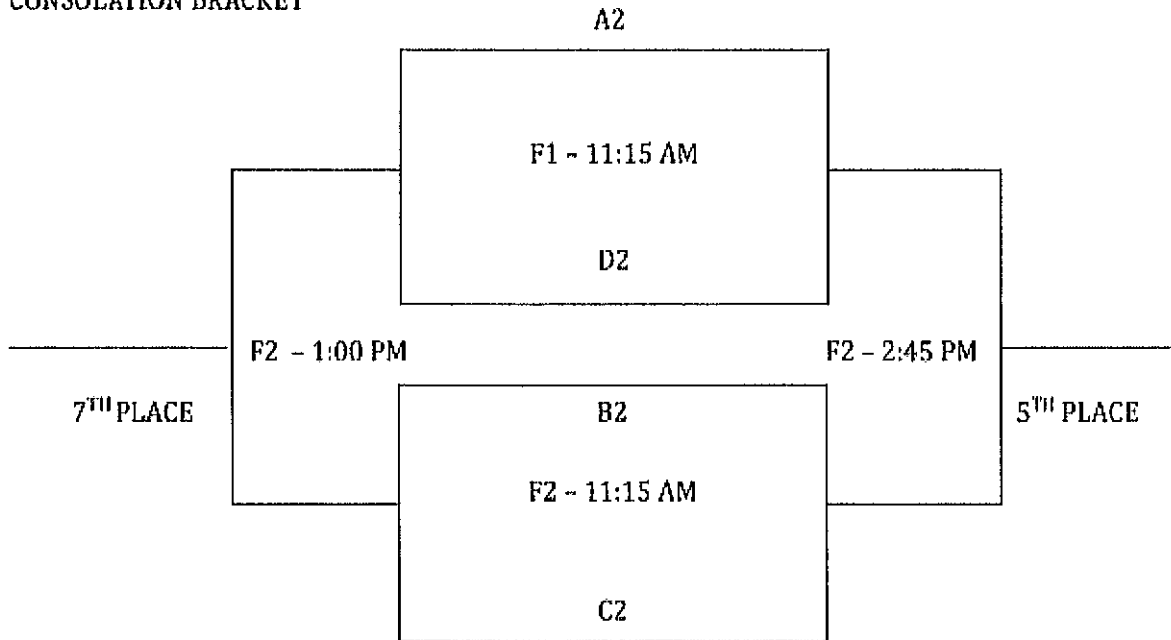

POOL PLAY

Friday, September 13th

| Time | F1 | F2 | Time | F3 | F4 |
|----------|---------------------------|----------------------------|----------|------------------------------|---------------------------------|
| 10 am | Northwest vs. Sullivan | Kelly vs. North County | 10:15 am | Capital City vs. Desoto | Lutheran South vs. Owensville |
| 11:45 am | North County vs. Sullivan | Kelly vs. Northwest | 12 pm | Capital City vs. Owensville | Desoto vs Lutheran South |
| 1:30 pm | Jackson vs. Linn | Osage vs. Wright City | 1:45 pm | Eldon vs. Logan Rogersville | Pacific vs. Windsor |
| 3:15 pm | Kelly vs. Sullivan | North County vs. Northwest | 3:30 pm | Owensville vs. Desoto | Capital City vs. Lutheran South |
| 5 pm | Jackson vs. Osage | Linn vs. Wright City | 5:15 pm | Eldon vs Pacific | Logan Rogersville vs Windsor |
| 6:45 pm | Linn vs Osage | Jackson vs. Wright City | 7 pm | Pacific vs Logan Rogersville | Eldon vs. Windsor |

PEOPLES BANK BACK TO SCHOOL SOFTBALL CLASSIC

TOURNAMENT PLAY
Saturday, September 14th

CHAMPIONSHIP BRACKET

CONSOLATION BRACKET

PEOPLES BANK BACK TO SCHOOL SOFTBALL CLASSIC

9TH PLACE BRACKET

13TH PLACE BRACKET