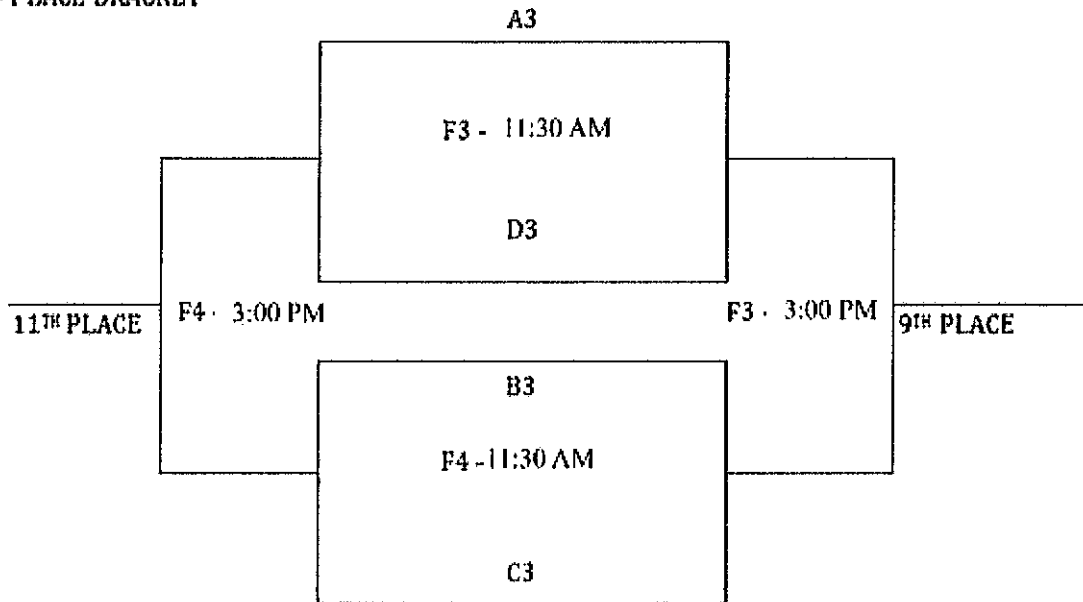

9TH PLACE BRACKET